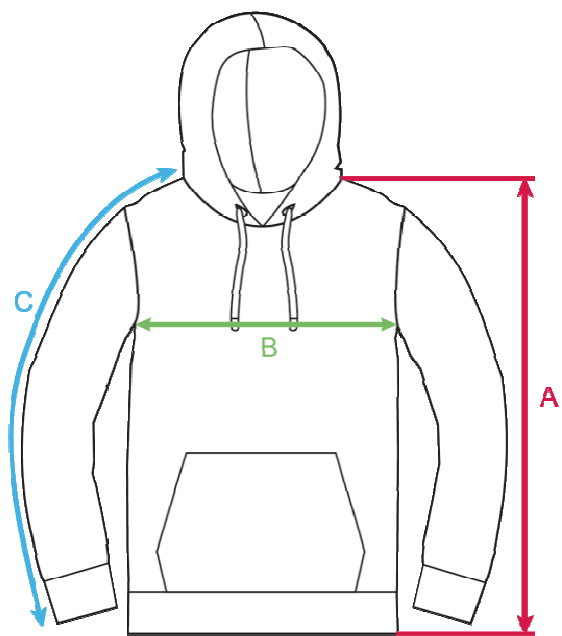

YOUTH STREETWEAR

SWEATSHIRTS

TREVOR YOUTH - regular fit

(A) LENGTH in cm (tolerance +/- 1,5 cm)

(B) 1/2 CHEST CIRCUMFERENCE in cm (tolerance +/- 1 cm)

(C) SLEEVE LENGTH ON TOP in cm (from highest point of shoulders, tolerance +/- 1 cm)

	XS	S	M	L	XL
(A) LENGTH	54	57	60	63	66
(B) 1/2 CHEST CIRCUMFERENCE	44	46	48	50	52
(C) SLEEVE LENGTH ON TOP	61,5	64,5	67,5	70,5	73,5