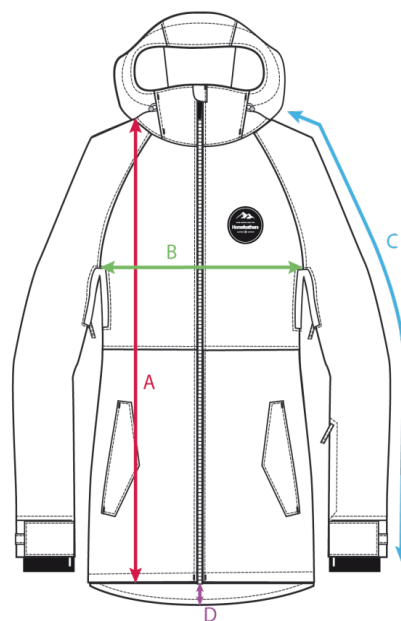

### AIRI - tailored regular

	XS	S	M	L	XL
<b>(A) LENGTH</b> in cm (tolerance +/- 1,5 cm)	73	75	77	79	81
<b>(B) 1/2 CHEST CIRCUMFERENCE</b> in cm (tolerance +/- 1 cm)	50	52	54	56	58
<b>(C) SLEEVE LENGTH ON TOP</b> in cm (from highest point of shoulders, tolerance +/- 1 cm)	76	78	80	82	84
<b>(D) BACK DROP</b> in cm (tolerance +/- 0,5 cm)	3	3	3	3	3