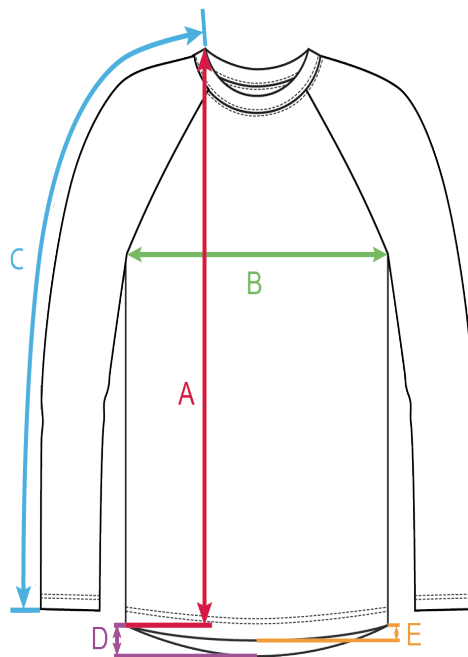

### PEAKS LS - slim long sleeve fit

**S**

**M**

**L**

**XL**

**XXL**

**(A) LENGTH** in cm (tolerance +/- 1,5 cm)

71

73

75

77

79

**(B) 1/2 CHEST CIRCUMFERENCE** in cm (tolerance +/- 1 cm)

49

51

53

55

57

**(C) SLEEVE LENGTH ON TOP** in cm (from highest point of shoulders, tolerance +/- 1 cm)

78

80

82

84

86