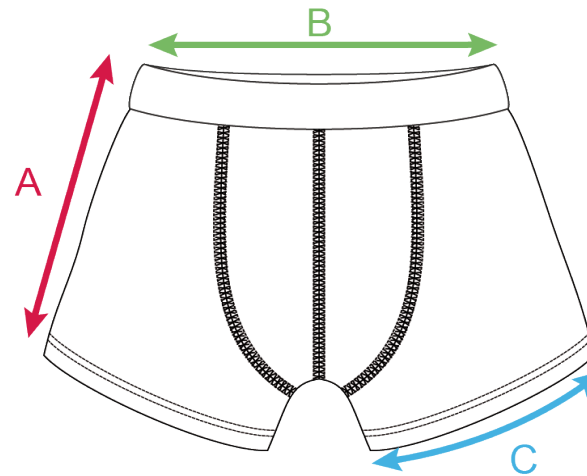

MEN'S UNDERWEAR

SIDNEY LONG

	S	M	L	XL	XXL
(A) LENGTH in cm (without waistband, tolerance +/- 1 cm)	36	37	38	39	40
(B) 1/2 WAIST CIRCUMFERENCE in cm (tolerance +/- 1,5 cm)	33	35	37	39	41
(C) LEG OPENING in cm (tolerance +/- 1 cm)	19	20	21	22	23